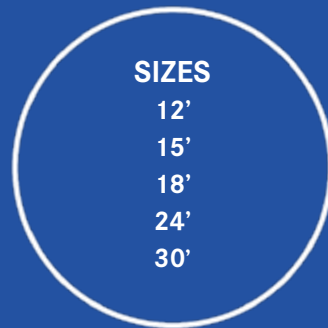

THE SAMSON 52" CAN BE INSTALLED
IN GROUND, ON GROUND, OR
SEMI-INGROUND

Available in 4' wall lengths for quick installation

SAMSON 52" TOP CAPS

Steps available in
straight & radius;
grey & white

A VARIETY OF SIZES
AND SHAPES TO
CHOOSE FROM

SAMSON 52" LAYOUTS

SIZES
10'7"X20'7"
12X24
14X28
16X32

GRECIAN

SIZES
12X23
14X28
16X34

LAGOON

SIZES
10X20
12X24
15X30
18X33

OVAL

SIZES
12'
15'
18'
24'
30'